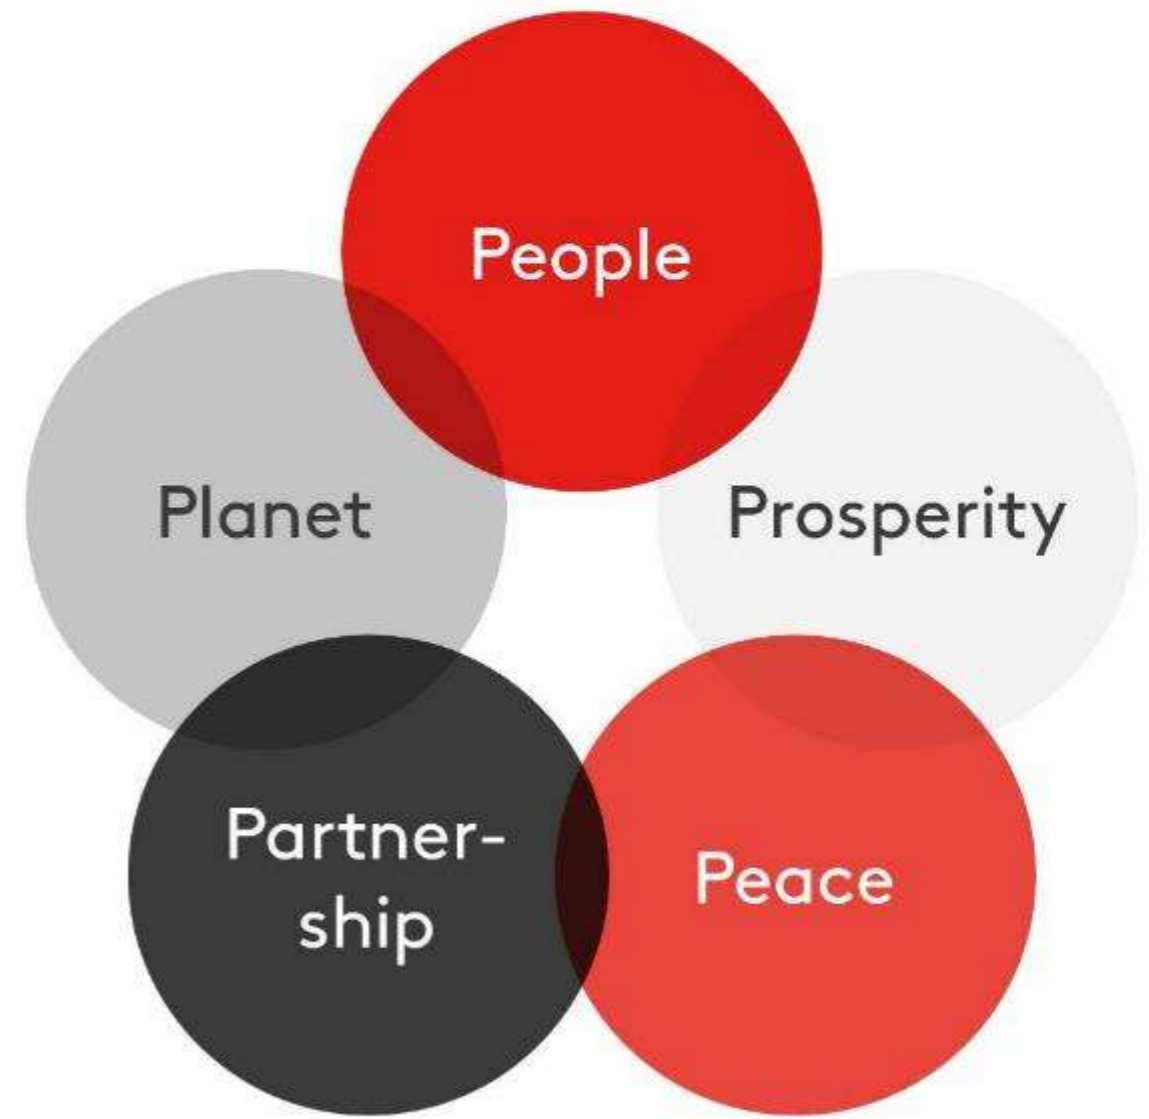

570

sustainability initiatives

Supply & demand

Import from all over the world

Import from all over the world = **difficult**

New supply is **limited**

Vandecasteele

A company in TRANSITION since 1883

Corporate Sustainability Charter since 2000

The 5 P's Linked to the 17 SDG's

Laureaat
**Voka Charter
Duurzaam
Ondernemen**

The 17 Sustainable Development Goals

United Nations

The bottom section features three logos within a blue-bordered frame. On the left is the 'SDG PIONEER' logo, which includes a laurel wreath and a partial circular graphic of the SDG color wheel. In the center is the 'unitar' logo, featuring the United Nations emblem and a stylized figure holding a torch, with the text 'unitar' in white and 'United Nations Institute for Training and Research' below it. On the right is the 'cifal Flanders' logo, featuring a globe icon with a blue swoosh, the text 'cifal Flanders' in blue and orange, and the subtitle 'SDG Action Learning for Authorities and Leaders' below it.